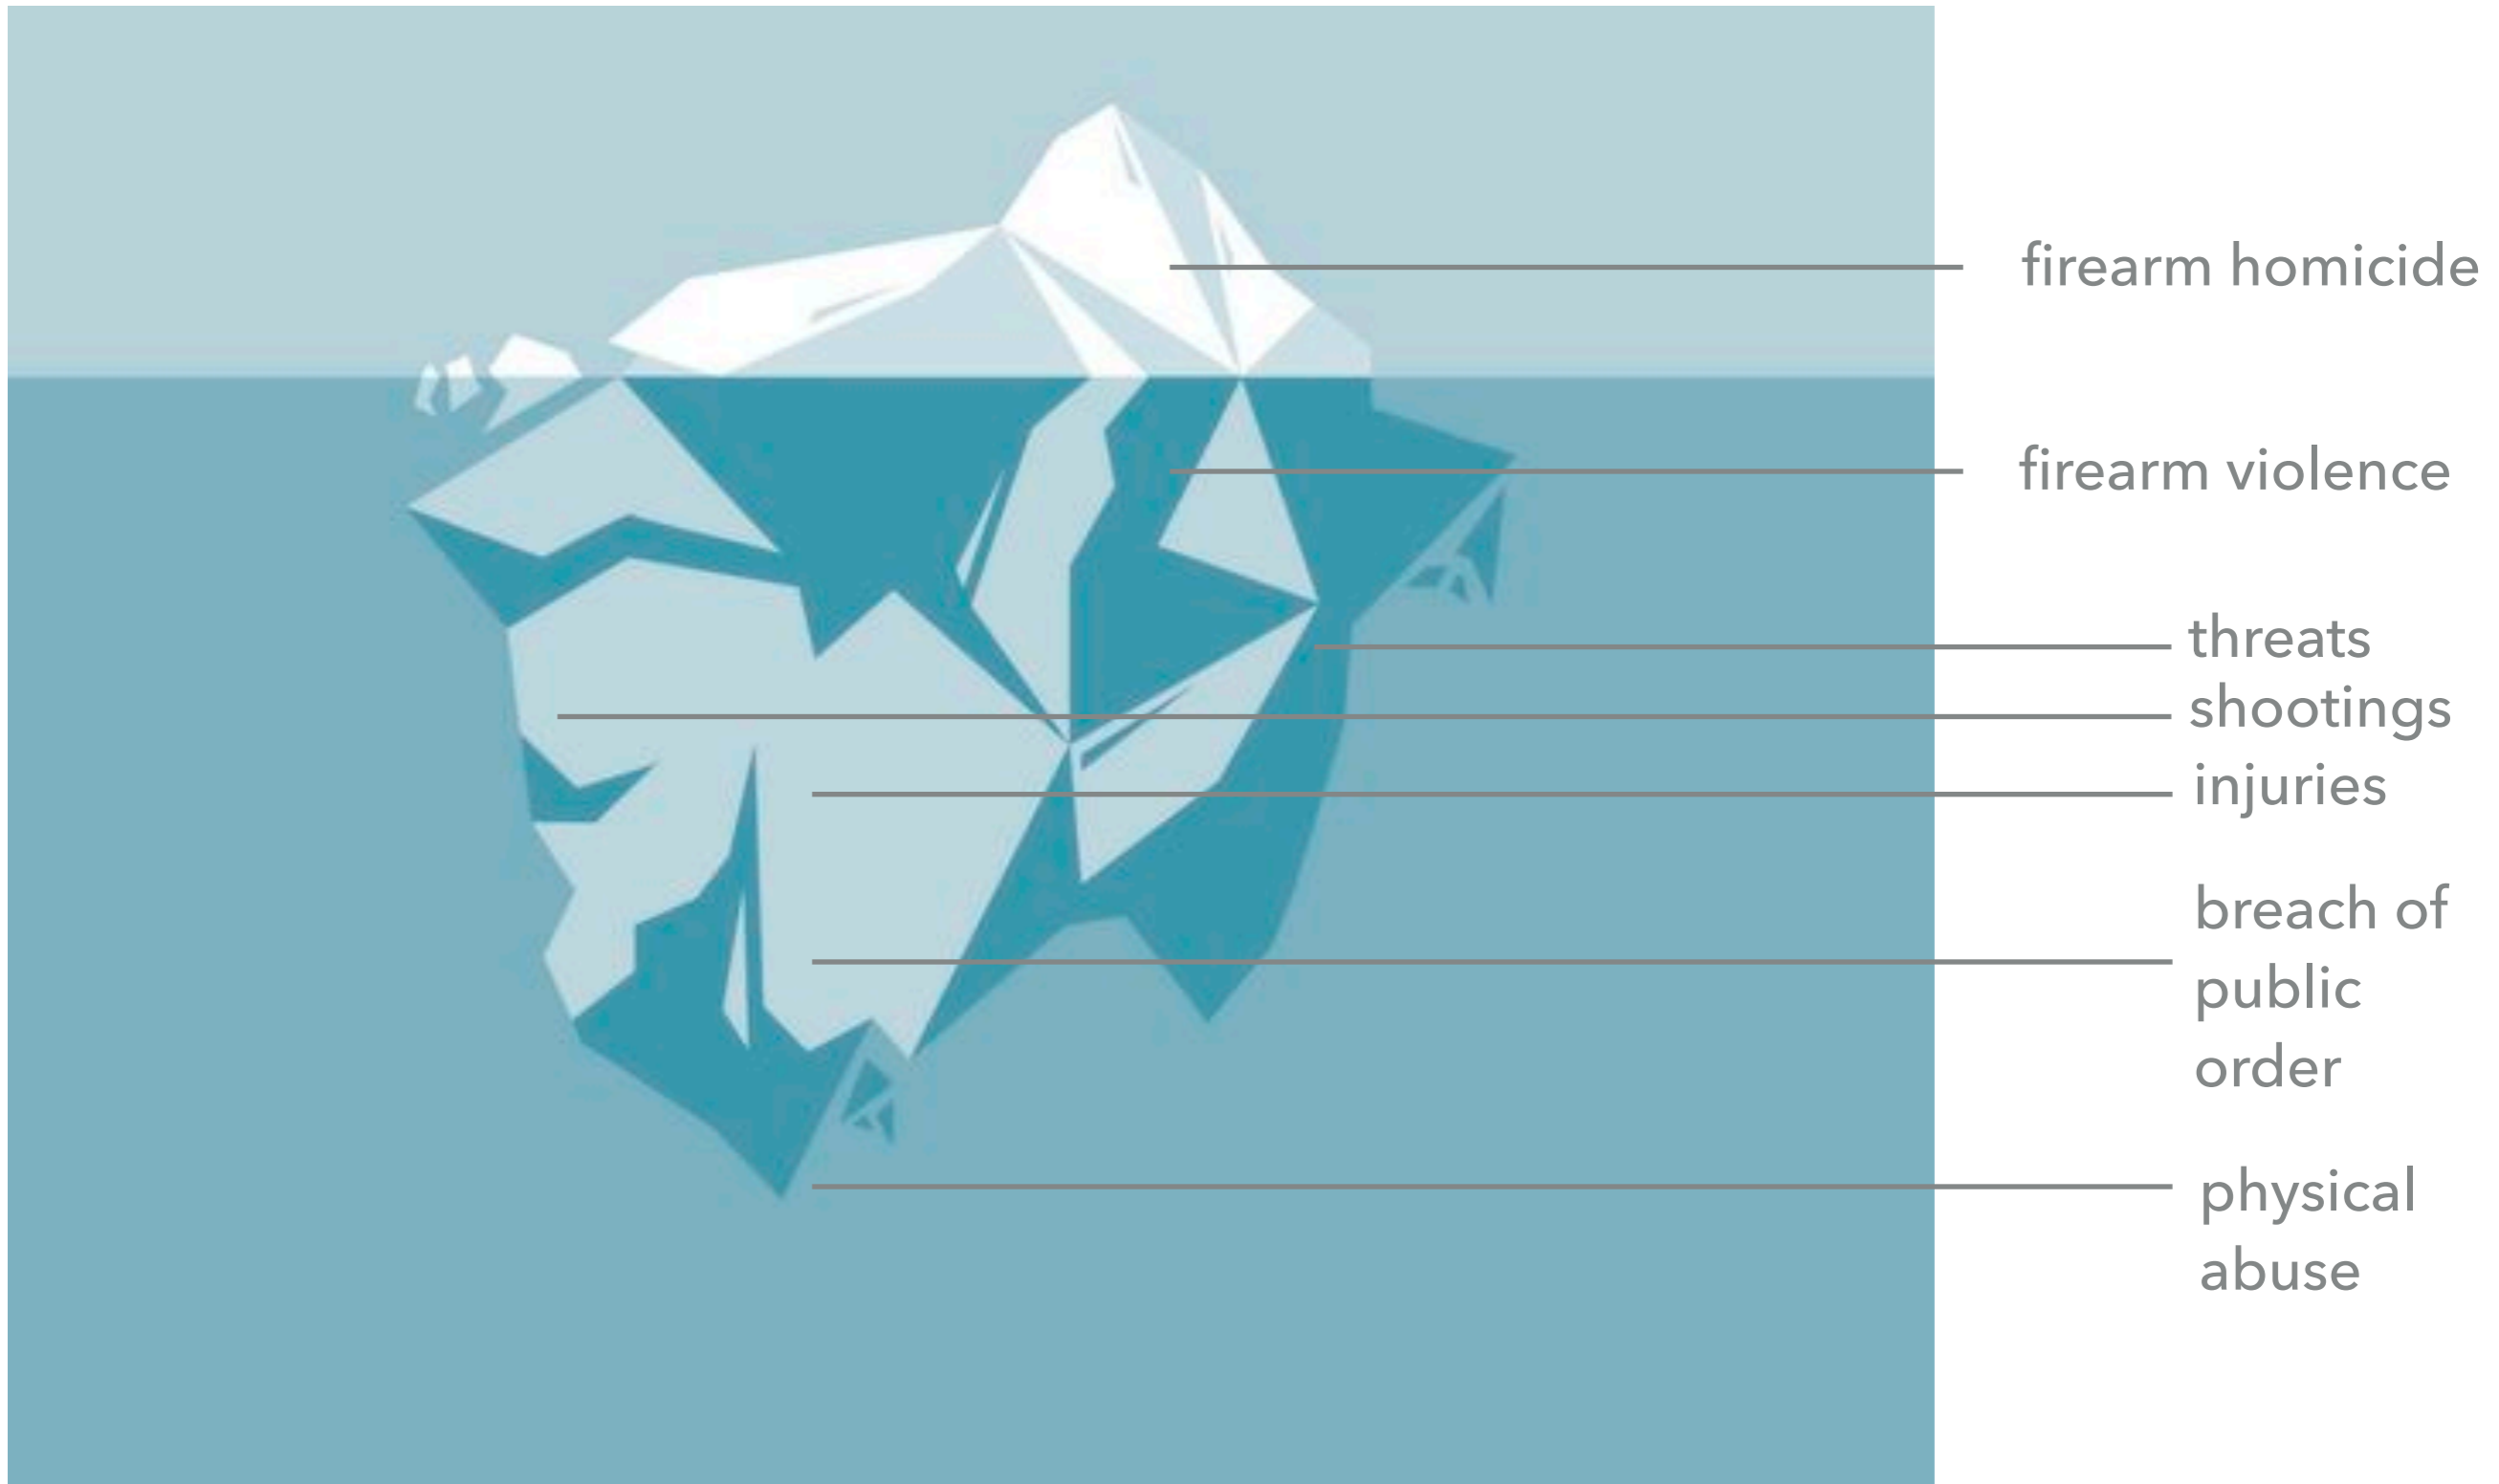

FIREARM HOMICIDE AS A TIP OF THE ICEBERG?