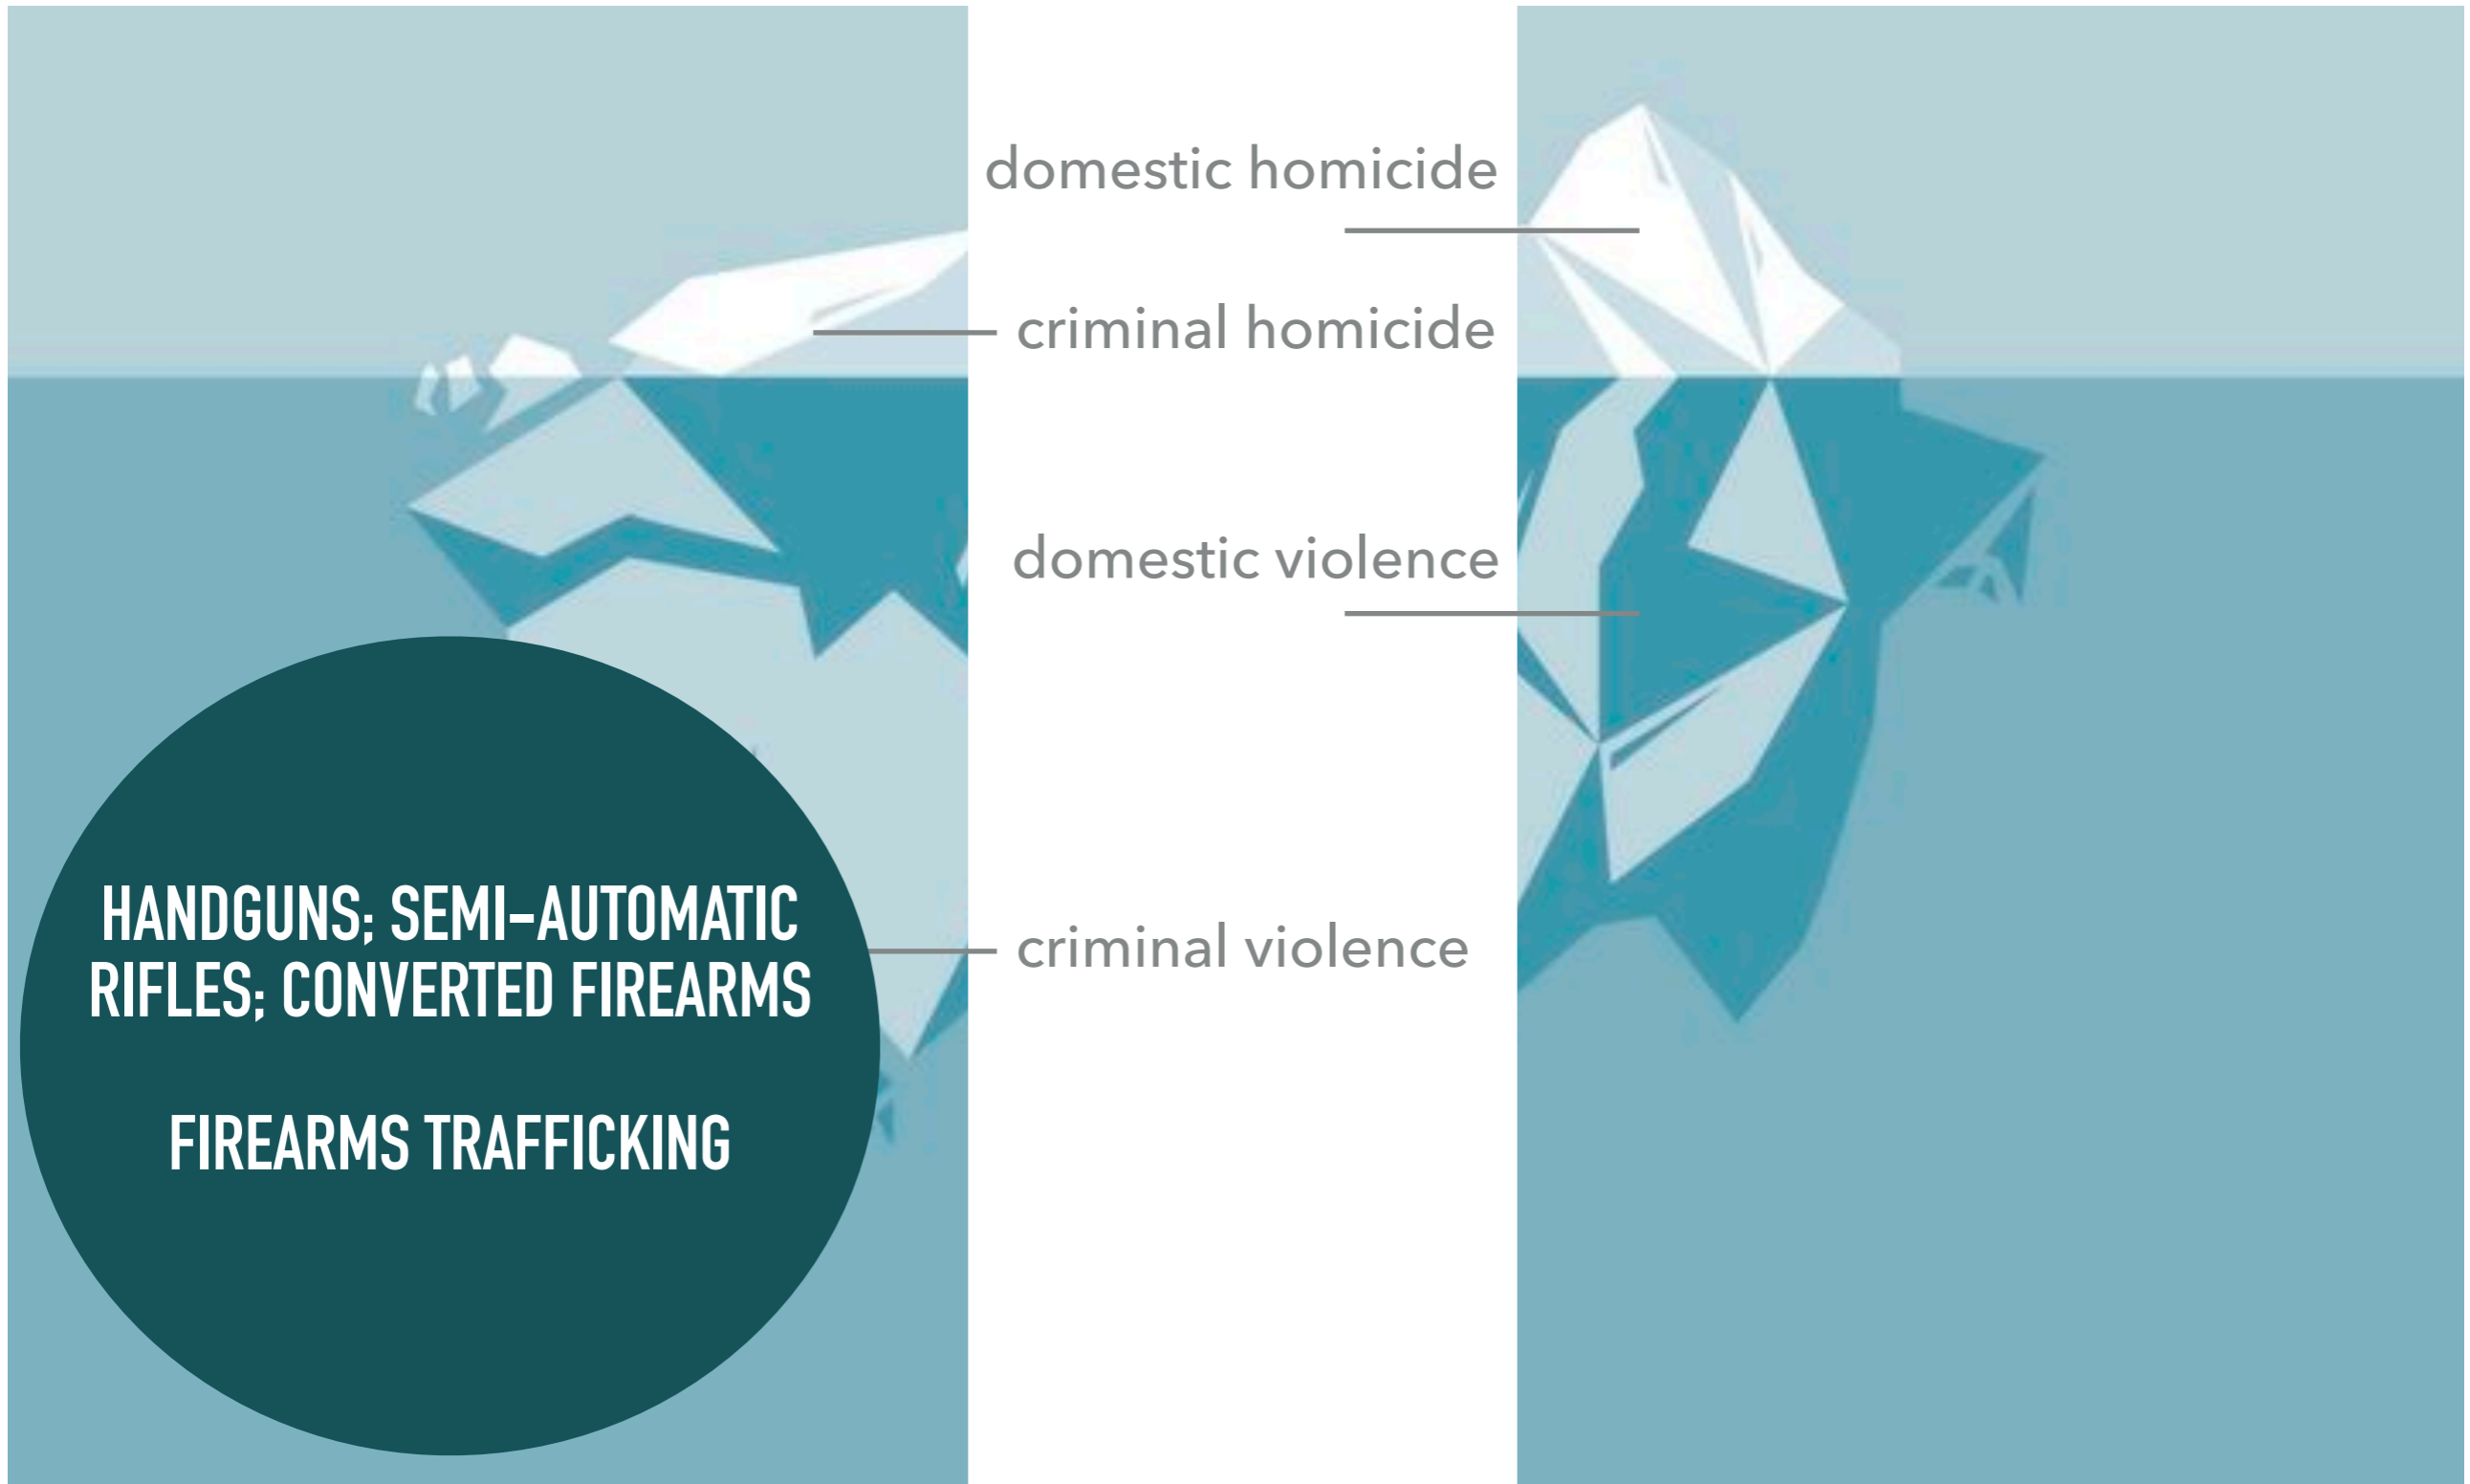

TWO ICEBERGS

domestic homicide

criminal homicide

domestic violence

criminal violence

HANDGUNS; SEMI-AUTOMATIC RIFLES; CONVERTED FIREARMS

FIREARMS TRAFFICKING