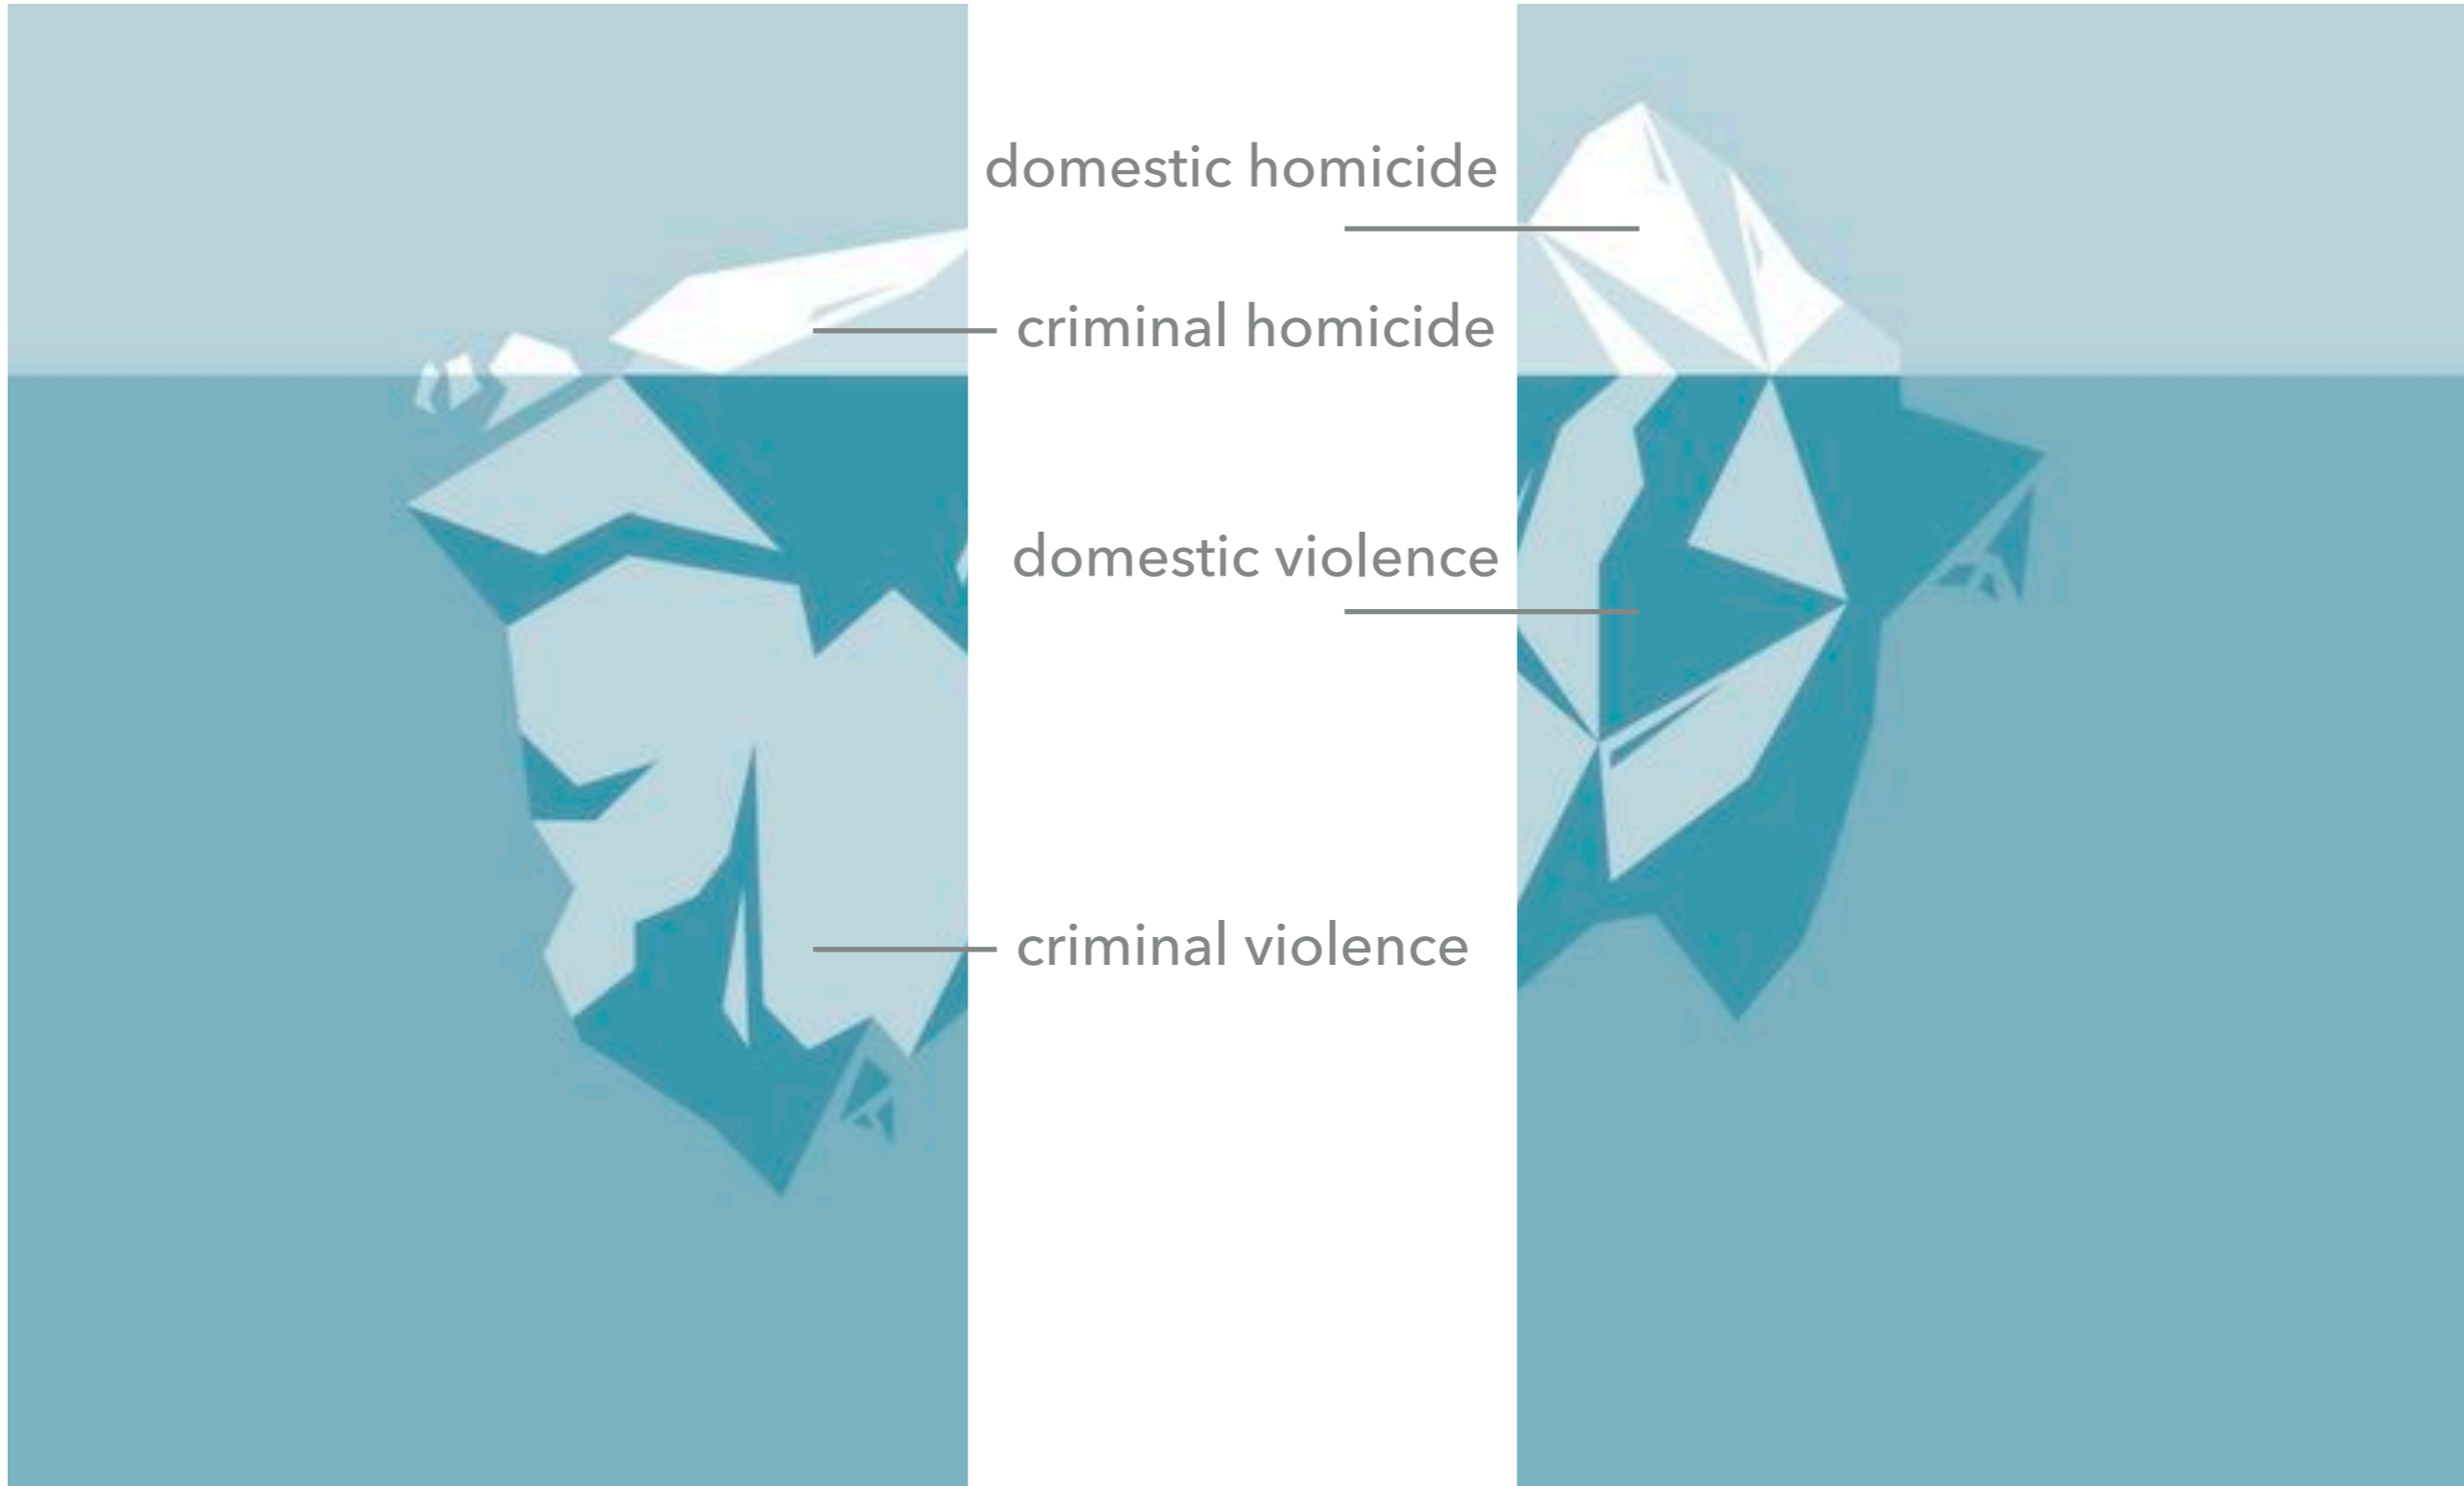

# TWO ICEBERGS

criminal homicide

criminal violence

# TWO ICEBERGS

domestic homicide

domestic violence

# TWO ICEBERGS

# SEPARATE PATHWAYS REQUIRING SEPARATE APPROACHES

An iceberg floating in a blue sea. The visible tip is white and jagged, while the submerged part is a darker blue. A dark teal circle is overlaid on the bottom left of the image.