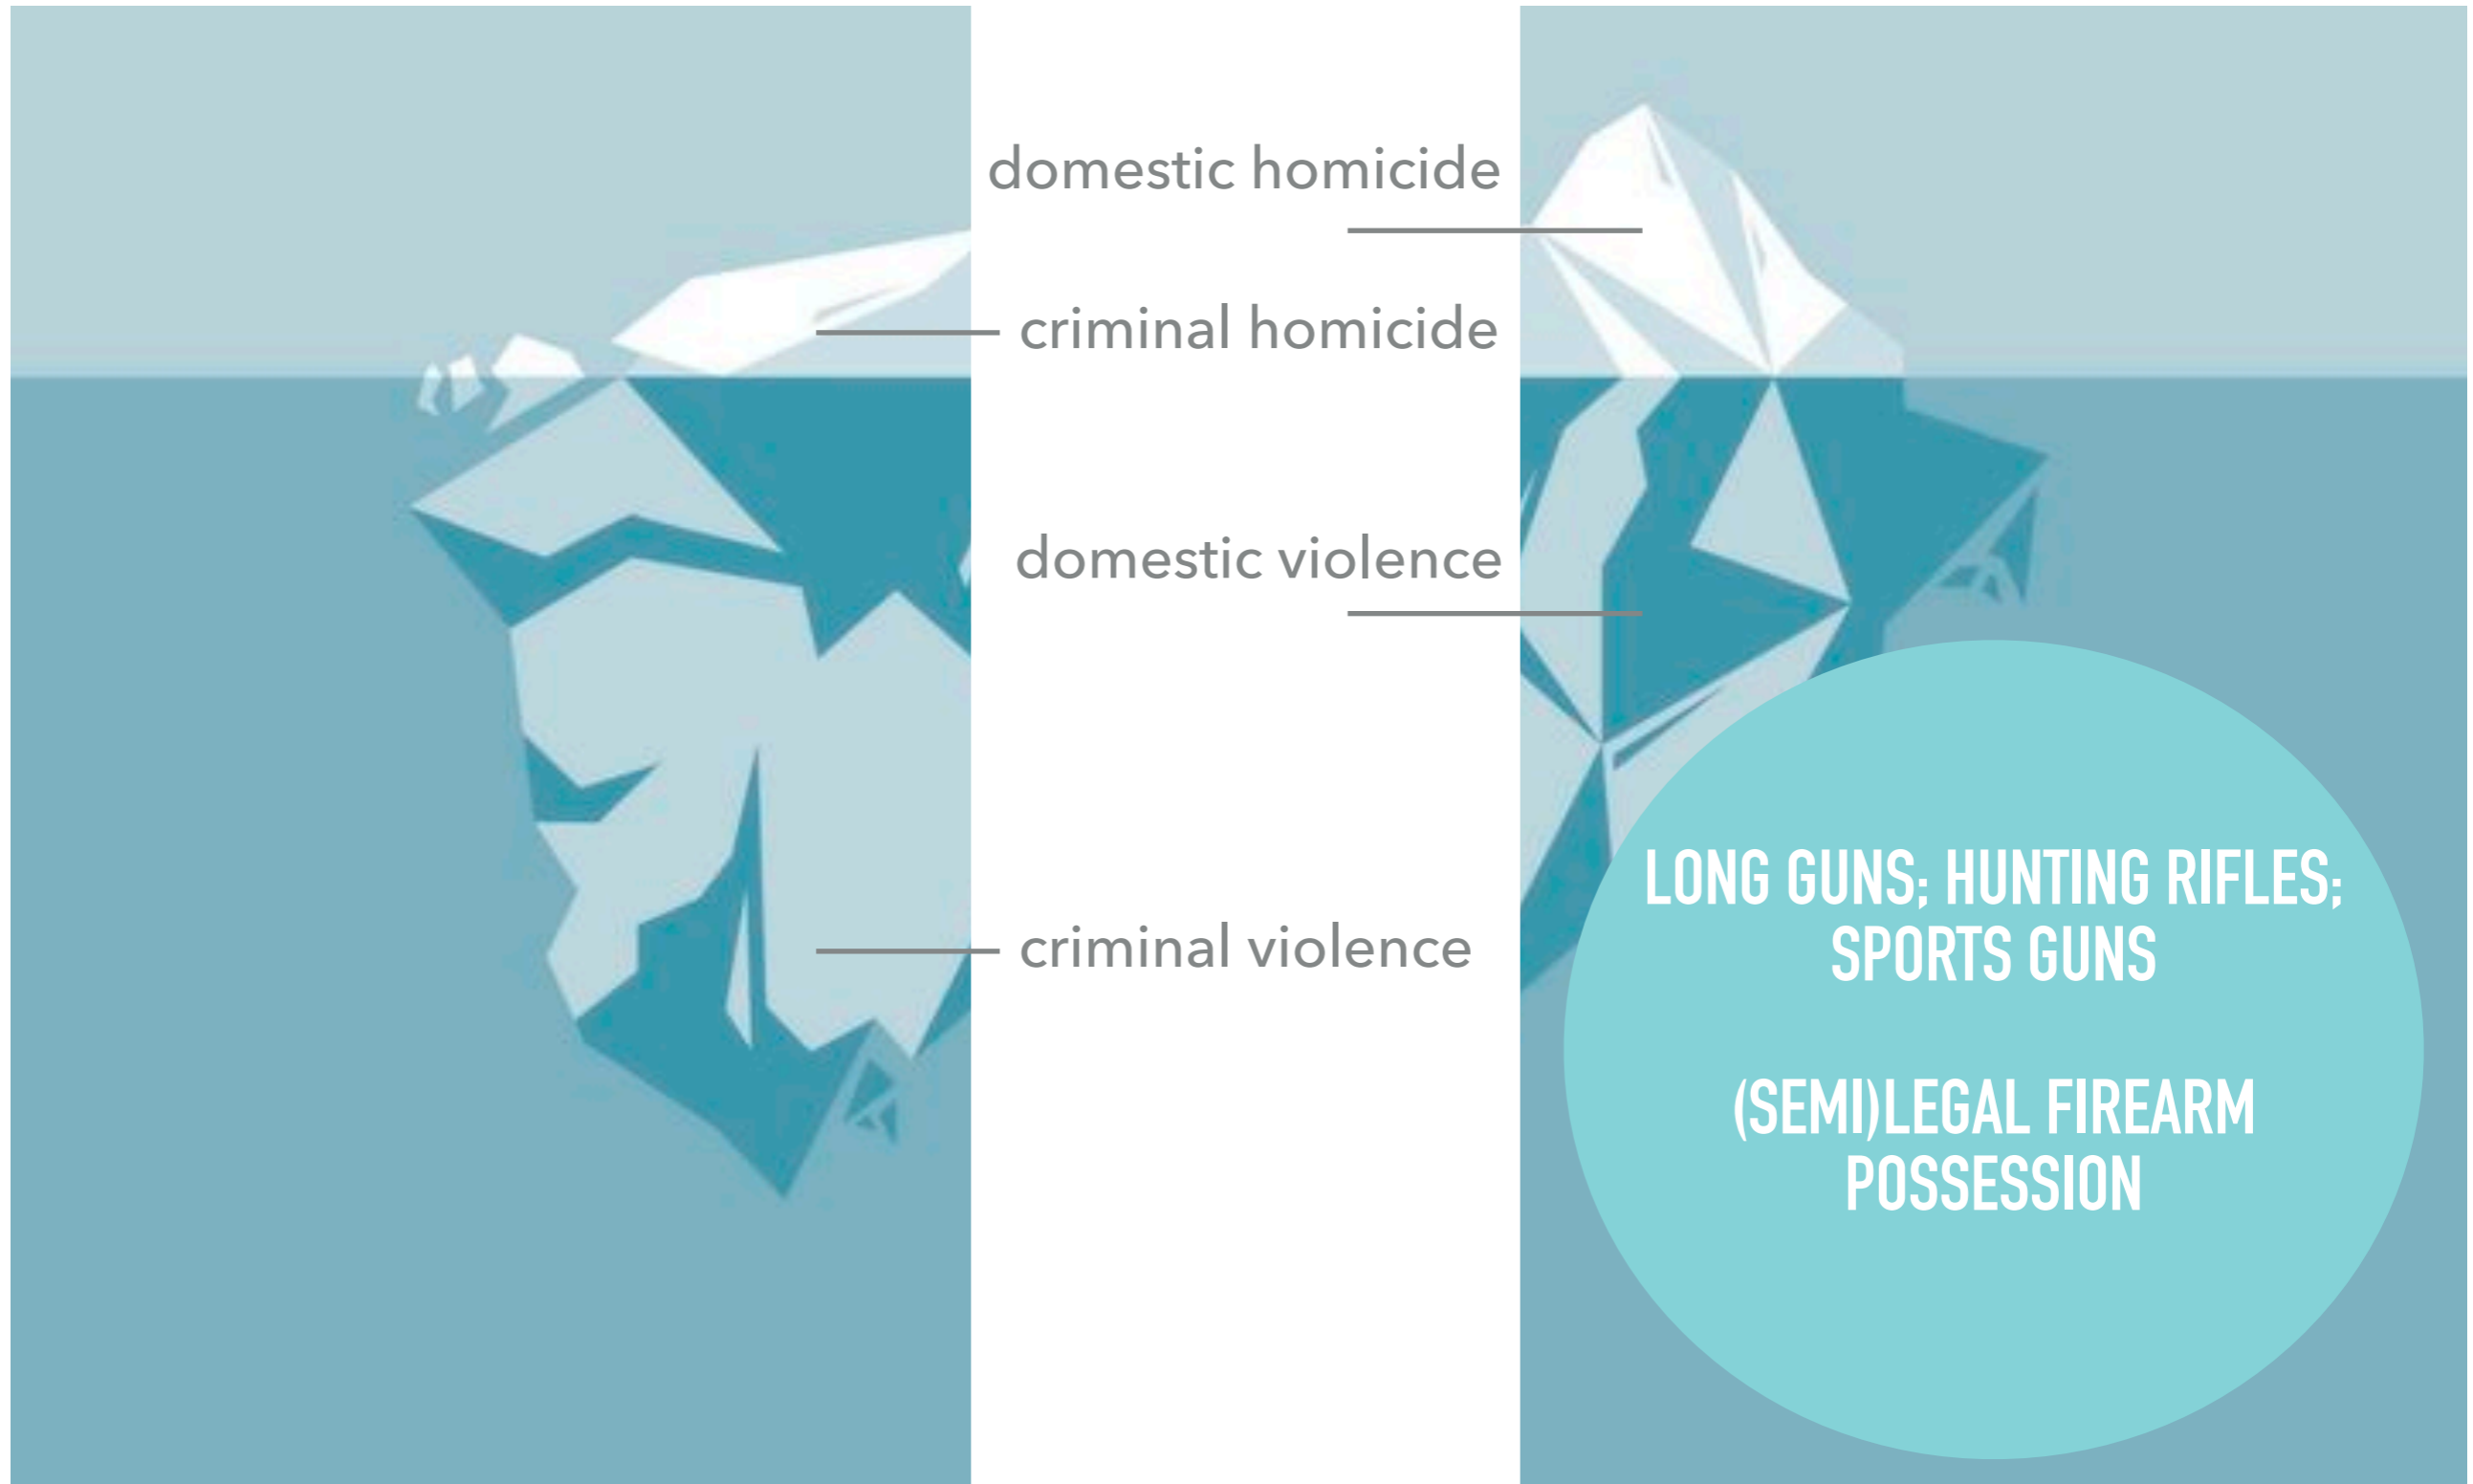

# TWO ICEBERGS

domestic homicide

domestic violence

# TWO ICEBERGS

domestic homicide

criminal homicide

domestic violence

criminal violence

**HANDGUNS; SEMI-AUTOMATIC RIFLES; CONVERTED FIREARMS**

**FIREARMS TRAFFICKING**

# SEPARATE PATHWAYS REQUIRING SEPARATE APPROACHES

An iceberg floating in a blue sea. The visible tip is white and jagged, while the submerged part is a darker blue. A dark teal circle is overlaid on the bottom left of the image.

**CURBING ILLEGAL FIREARM  
OWNERSHIP; LEGAL LOOPHOLES;  
ILLEGAL FIREARMS TRAFFICKING**

An iceberg floating in a blue sea. The visible tip is white and jagged, while the submerged part is a darker blue. A light teal circle is overlaid on the bottom right of the image.